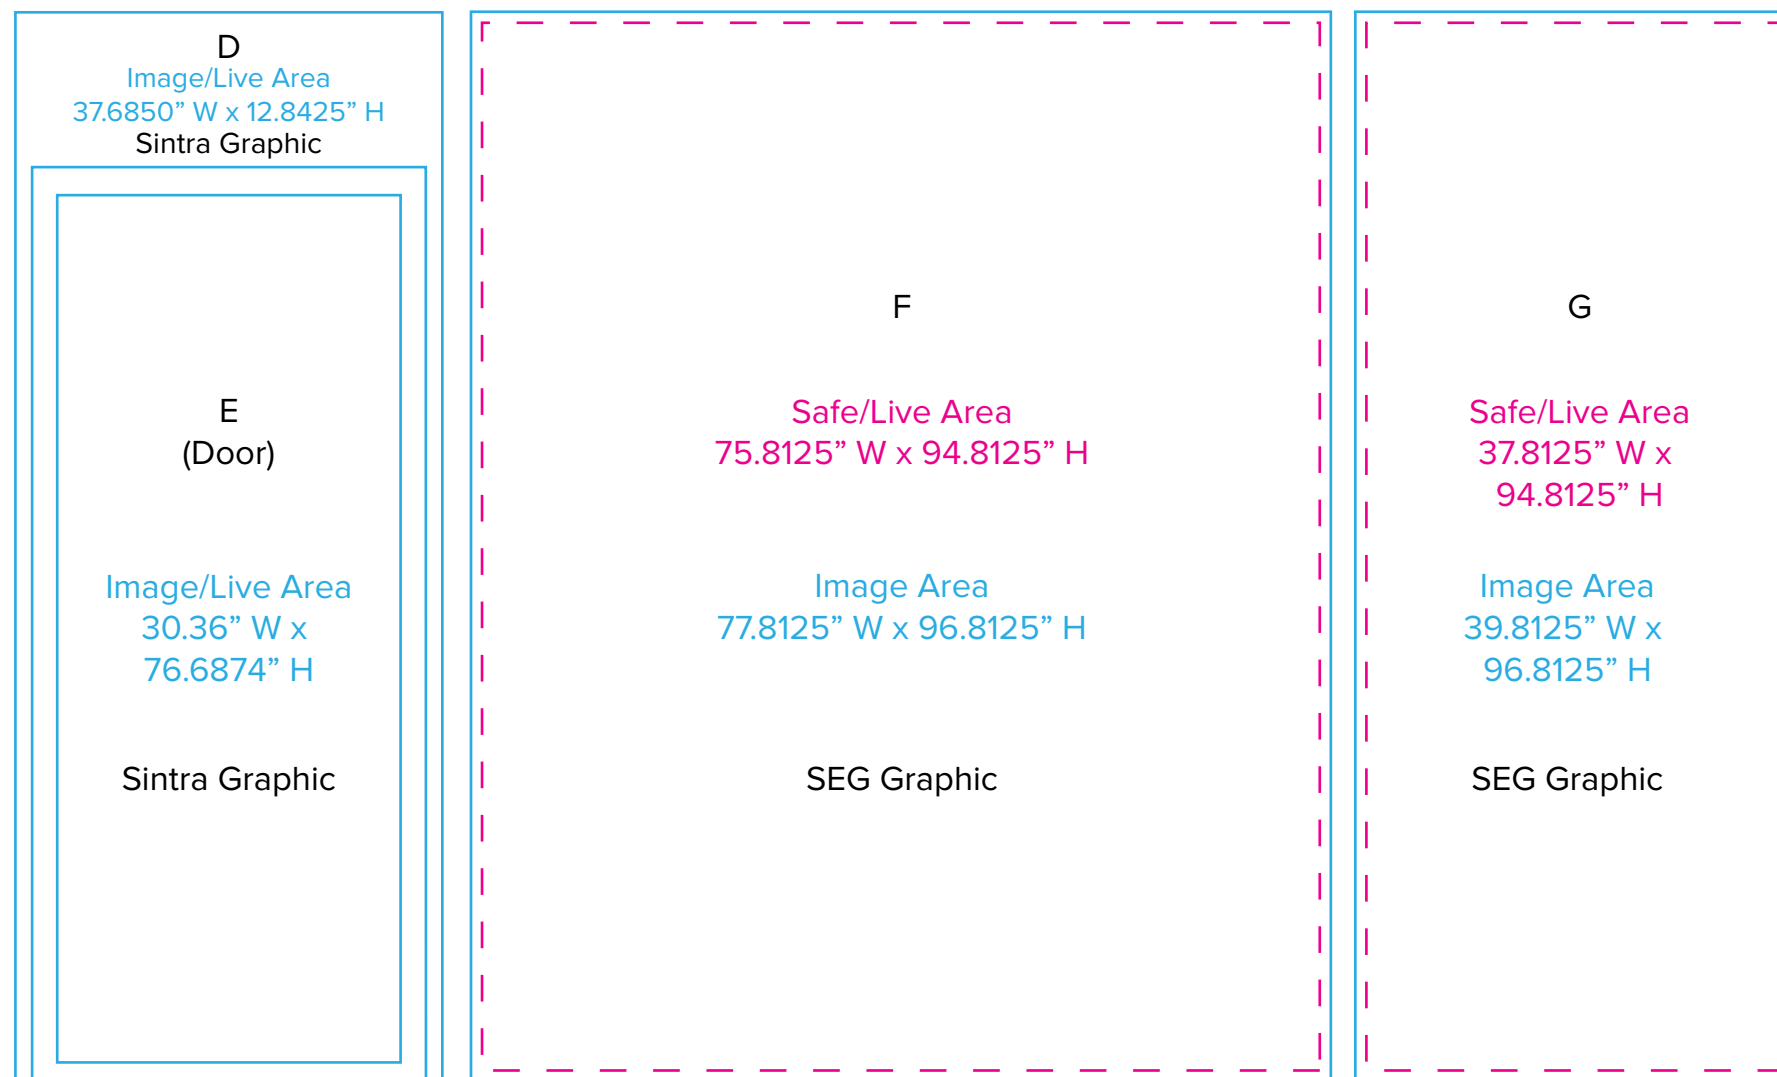

Graphic Template
10 x 20 Inline Exhibit
SEG Return Wall, Left Back Wall

NOTE: All Raster Art (jpg, tiff,psd, png, etc.) must be at least 100 dpi at print size.

Graphic Template
10 x 20 Inline Exhibit
Storage Closet

NOTE: All Raster Art (jpg, tiff,psd, png, etc.) must be at least 100 dpi at print size.